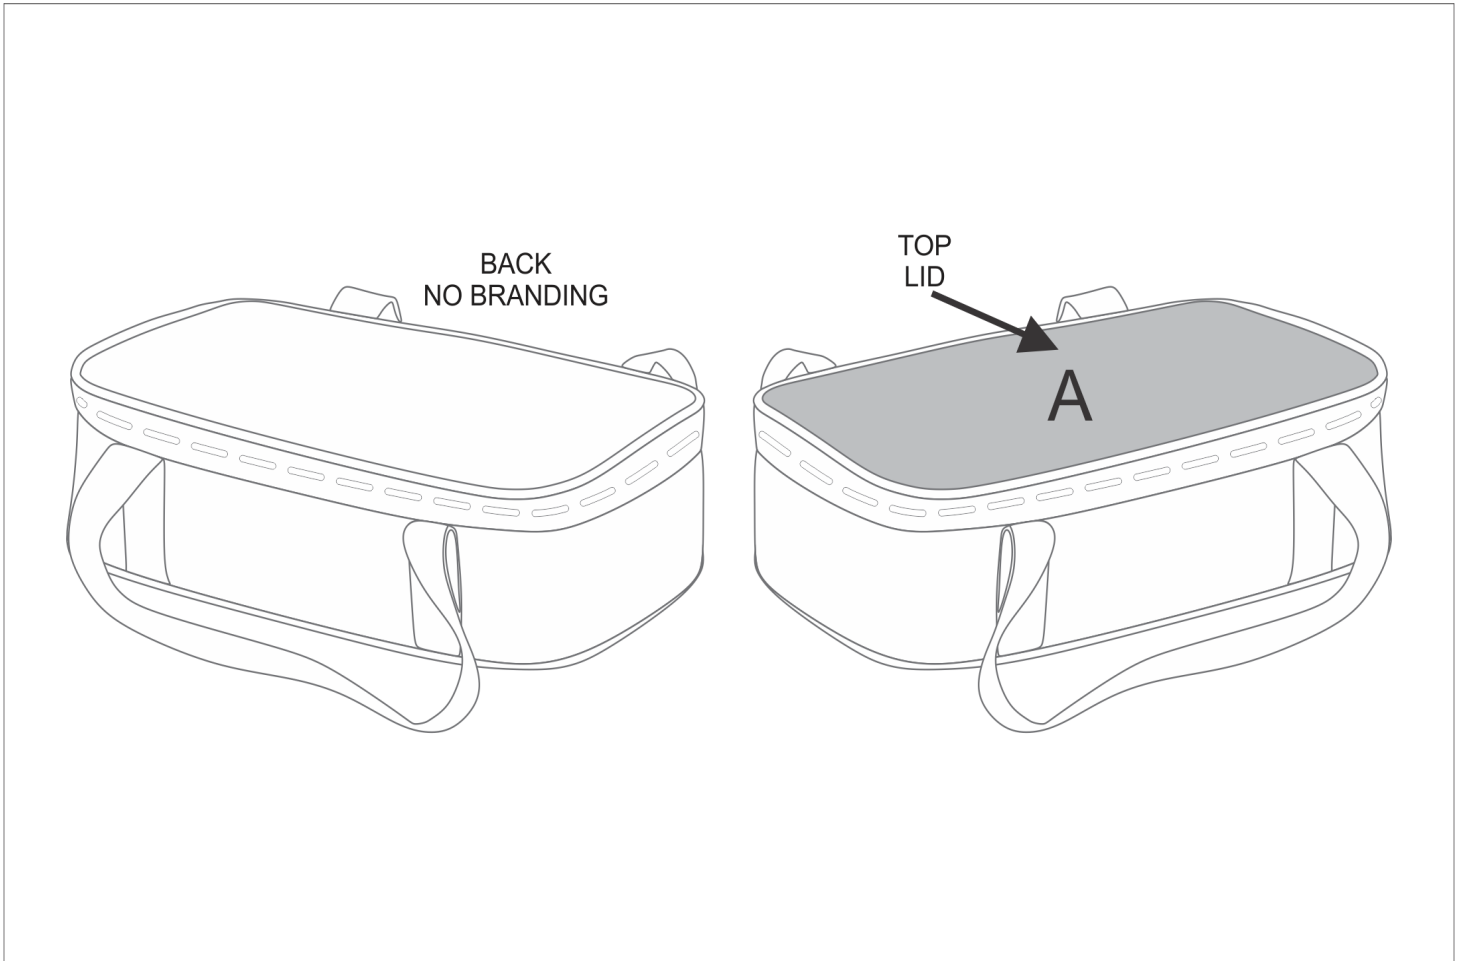

# CC-HP-7-G

Hoppla Chillout Lunch Cooler

## Need to know:

Includes 1-Position Sublimation (setup fees apply)

- Please Note: We cannot guarantee 100% logo Alignment on all Brandable Panels.

## Branding Options:

Position	Branding Method (Branding Code)	No. of Colours	Dimension
A	Custom Sublimation A (CPSUB-A)	Full Colour	305mm wide x 170mm high